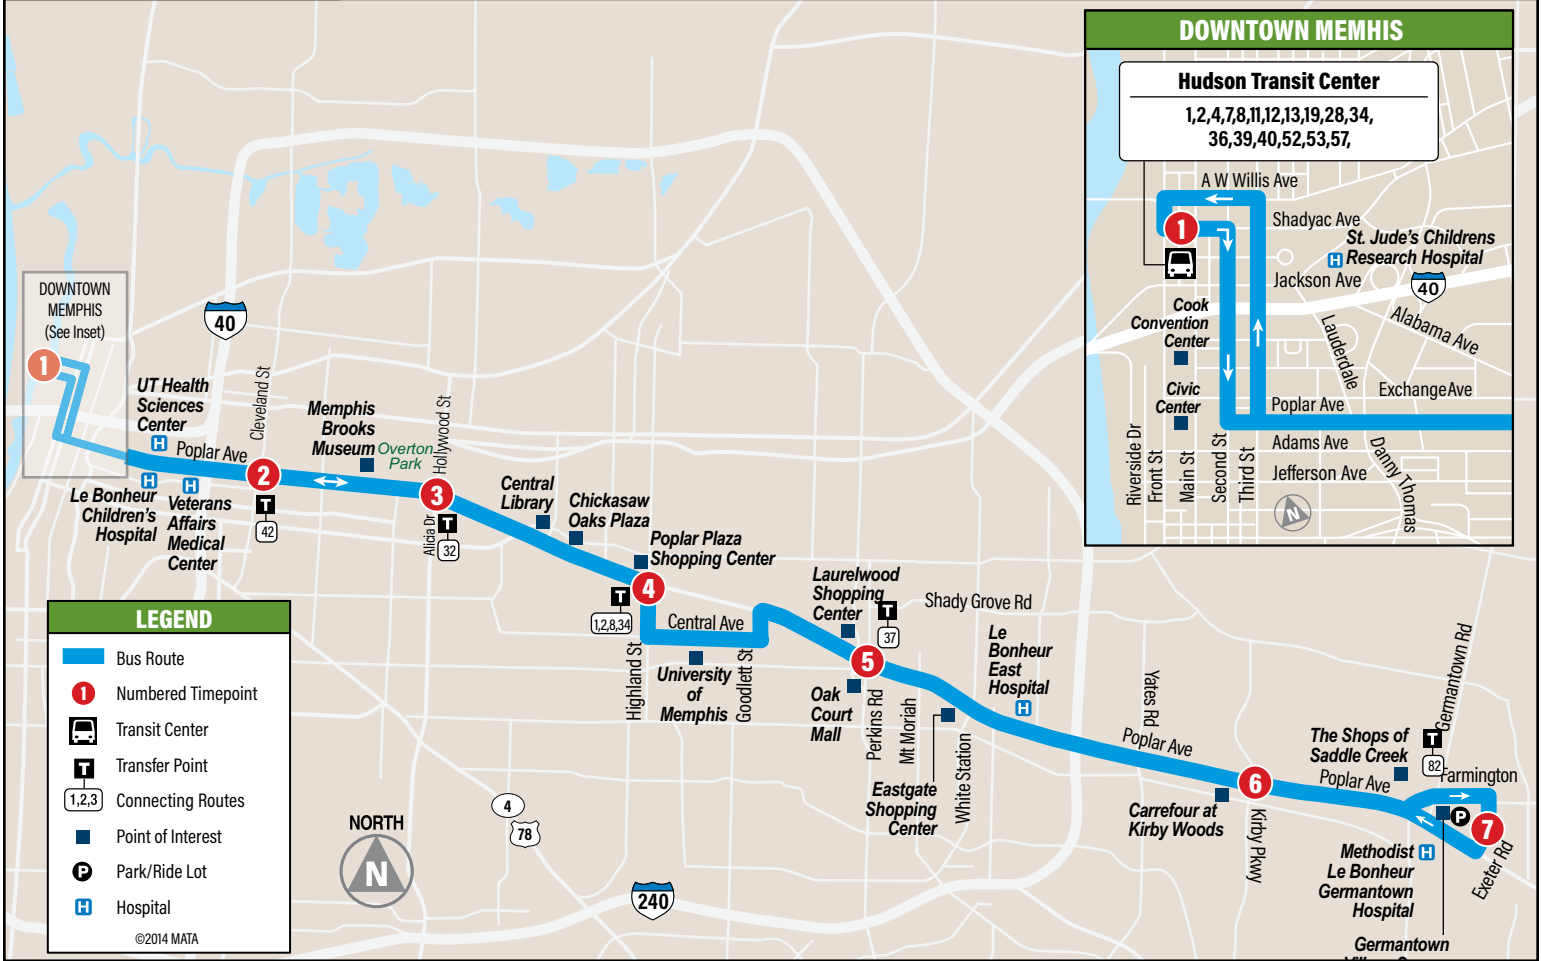

Route 50

Poplar

MONDAY - FRIDAY - OUTBOUND FROM DOWNTOWN

	1	2	3	4	5	6	7
	Hudson Transit Center	Poplar Ave at Cleveland St	Poplar Ave at Hollywood St	Poplar Ave at Highland St	Poplar Ave at S Perkins Rd	Poplar Ave at Kirby Pkwy	Exeter Rd at Poplar Ave
AM	4:15	4:28	4:36	4:44	5:00	5:16	5:26
	4:45	4:58	5:06	5:14	5:30	5:46	5:56
	5:15	5:28	5:36	5:44	6:00	6:16	6:26
	5:45	5:58	6:06	6:14	6:30	6:46	6:56
	6:15	6:28	6:36	6:44	7:00	7:16	7:26
	6:45	6:58	7:06	7:14	7:30	7:46	7:56
	7:15	7:28	7:36	7:44	8:00	8:16	8:26
	7:45	7:58	8:06	8:14	8:30	8:46	8:56
	8:15	8:28	8:36	8:44	9:00	9:16	9:26
	8:45	8:58	9:06	9:14	9:30	9:46	9:56
	9:15	9:28	9:36	9:44	10:00	10:16	10:26
	9:45	9:58	10:06	10:14	10:30	10:46	10:56
	10:15	10:28	10:36	10:44	11:00	11:16	11:26
	10:45	10:58	11:06	11:14	11:30	11:46	11:56
11:15	11:28	11:36	11:44	12:00	12:16	12:26	
11:45	11:58	12:06	12:14	12:30	12:46	12:56	
PM	12:15	12:28	12:36	12:44	1:00	1:16	1:26
	12:45	12:58	1:06	1:14	1:30	1:46	1:56
	1:15	1:28	1:36	1:44	2:00	2:16	2:26
	1:45	1:58	2:06	2:14	2:30	2:46	2:56
	2:15	2:28	2:36	2:44	3:00	3:16	3:26
	2:45	2:58	3:06	3:14	3:30	3:46	3:56
	3:15	3:28	3:36	3:44	4:00	4:16	4:26
	3:45	3:58	4:06	4:14	4:30	4:46	4:56
	4:15	4:28	4:36	4:44	5:00	5:16	5:26
	4:45	4:58	5:06	5:14	5:30	5:46	5:56
	5:15	5:28	5:36	5:44	6:00	6:16	6:26
	5:45	5:58	6:06	6:14	6:30	6:46	6:56
	6:15	6:28	6:36	6:44	7:00	7:16	7:26
	6:45	6:58	7:06	7:14	7:30	7:46	7:56
7:15	7:28	7:36	7:44	8:00	8:16	8:26	
7:45	7:58	8:06	8:14	8:30	8:46	8:56	
8:15	8:28	8:36	8:44	9:00	9:16	9:26	
8:45	8:58	9:06	9:14	9:30	9:46	9:56	
9:15	9:28	9:36	9:44	10:00	10:16	10:26	
9:45	9:58	10:06	10:14	10:30	10:46	10:56	
10:15	10:28	10:36	10:44	11:00	11:16	11:26	

ROUTE

50

Poplar

SERVING

- Germantown Village Square Mall
- Carrefour at Kirby Woods
- Laurelwood Shopping Center
- Oak Court Mall
- University of Memphis
- Poplar Plaza Shopping Center
- Benjamin L. Hooks Central Library
- Overton Park
- Hudson Transit Center