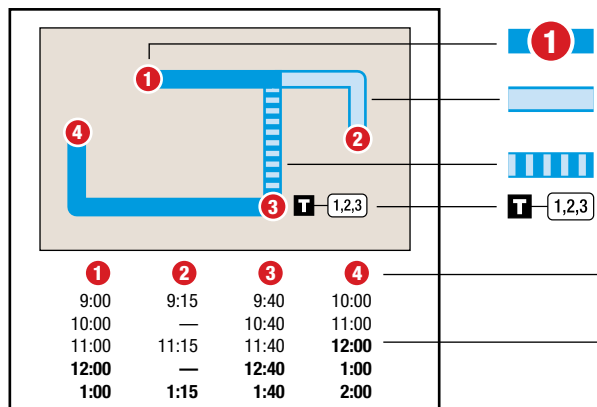

MONDAY - FRIDAY - INBOUND

	6	5	4	3	2	1
	Primacy Pkwy at Ridgeway Rd	Park Ave at Perkins Rd	Park Ave at Highland St	Lamar Ave at S Parkway	McLemore Ave at Wellington St	Hudson Transit Center
AM	5:45	5:57	6:09	6:19	6:32	6:45
	6:45	6:57	7:09	7:19	7:32	7:45
	7:45	7:57	8:09	8:19	8:32	8:45
	8:45	8:57	9:09	9:19	9:32	9:45
	9:45	9:57	10:09	10:19	10:32	10:45
	10:45	10:57	11:09	11:19	11:32	11:45
	11:45	11:57	12:09	12:19	12:32	12:45
PM	12:45	12:57	1:09	1:19	1:32	1:45
	1:45	1:57	2:09	2:19	2:32	2:45
	2:45	2:57	3:09	3:19	3:32	3:45
	3:45	3:57	4:09	4:19	4:32	4:45
	4:45	4:57	5:09	5:19	5:32	5:45
	5:45	5:57	6:09	6:19	6:32	6:45
	6:45	6:57	7:09	7:19	7:32	7:45
	7:45	7:57	8:09	8:19	8:32	8:45
	8:45	8:57	9:09	9:19	9:32	9:45
	9:45	9:57	10:09	10:19	10:32	10:45
	10:45	10:57	11:09	11:19	11:32	11:45

INSTRUCTIONS

- 1 **The bus stops at this location at listed times.**
Look for the column of times below the matching symbol in the schedule.
- Only certain trips operate along this portion of the route.**
See the schedule for trips that provide service here.
- The bus operates express along this portion of the route.**
- 1,2,3 **Transfer point.** Shows where this bus intersects with other routes that are available for transfer.
- 1 **The bus stops at the times listed below the numbered symbol.**
Light times are A.M.; **bold** times are P.M.
- The timetable shows when the bus is scheduled to depart.**
Actual departure times may vary and depend upon traffic and weather conditions.
Arrive at the bus stop about 10 minutes early to avoid missing the bus.