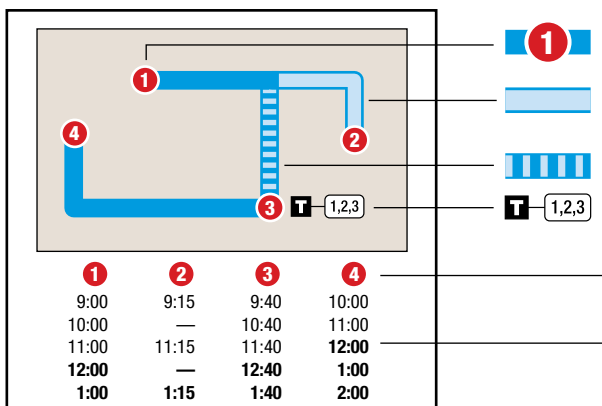

MONDAY - FRIDAY - INBOUND TO DOWNTOWN

	6	5	4	3	2	1
	Primacy Pkwy at Ridgeway Rd	Park Ave at Perkins Rd	Park Ave at Highland St	Lamar Ave at S Parkway	McLemore Ave at Wellington St	Hudson Transit Center
AM	4:45	4:57	5:09	5:19	5:32	5:45
	5:45	5:57	6:09	6:19	6:32	6:45
	6:45	6:57	7:09	7:19	7:32	7:45
	7:45	7:57	8:09	8:19	8:32	8:45
	8:45	8:57	9:09	9:19	9:32	9:45
	9:45	9:57	10:09	10:19	10:32	10:45
PM	10:45	10:57	11:09	11:19	11:32	11:45
	11:45	11:57	12:09	12:19	12:32	12:45
	12:45	12:57	1:09	1:19	1:32	1:45
	1:45	1:57	2:09	2:19	2:32	2:45
	2:45	2:57	3:09	3:19	3:32	3:45
	3:45	3:57	4:09	4:19	4:32	4:45
	4:45	4:57	5:09	5:19	5:32	5:45
	5:45	5:57	6:09	6:19	6:32	6:45
	6:45	6:57	7:09	7:19	7:32	7:45
	7:45	7:57	8:09	8:19	8:32	8:45
	8:45	8:57	9:09	9:19	9:32	9:45
9:45	9:57	10:09	10:19	10:32	10:45	
10:45	10:57	11:09	11:19	11:32	11:45	

INSTRUCTIONS

1 The bus stops at this location at listed times.

Look for the column of times below the matching symbol in the schedule.

Only certain trips operate along this portion of the route.

See the schedule for trips that provide service here.

The bus operates express along this portion of the route.

Transfer point. Shows where this bus intersects with other routes that are available for transfer.

The bus stops at the times listed below the numbered symbol.