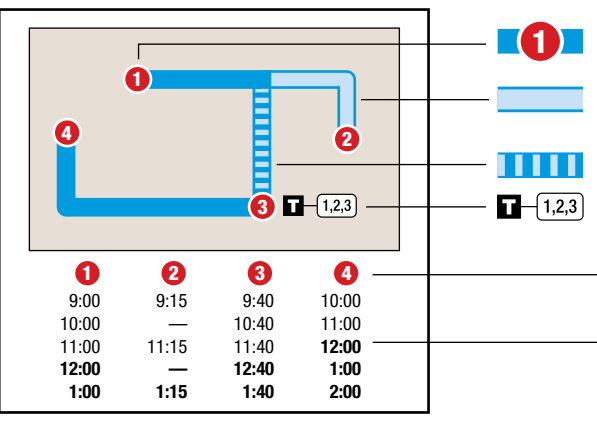

INSTRUCTIONS

- 1** The bus stops at this location at listed times. Look for the column of times below the matching symbol in the schedule.
- Only certain trips operate along this portion of the route. See the schedule for trips that provide service here.
- The bus operates express along this portion of the route.
- Transfer point. Shows where this bus intersects with other routes that are available for transfer.
- The bus stops at the times listed below the numbered symbol. Light times are A.M.; bold times are P.M.
- The timetable shows when the bus is scheduled to depart. Actual departure times may vary and depend upon traffic and weather conditions. Arrive at the bus stop about 10 minutes early to avoid missing the bus.