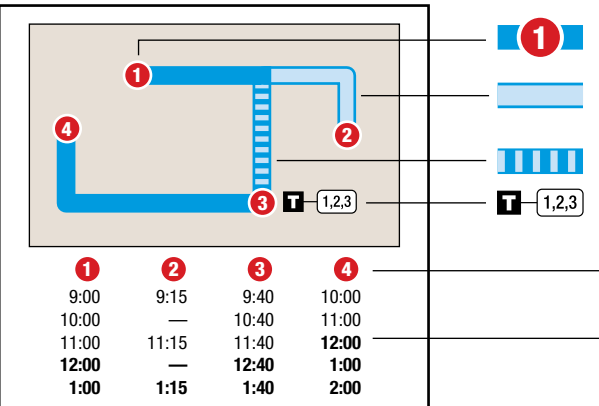

INSTRUCTIONS

The bus stops at this location at listed times.

Look for the column of times below the matching symbol in the schedule.

Only certain trips operate along this portion of the route.

See the schedule for trips that provide service here.

The bus operates express along this portion of the route.

Transfer point. Shows where this bus intersects with other routes that are available for transfer.

The bus stops at the times listed below the numbered symbol.

Light times are A.M.; bold times are P.M.

The timetable shows when the bus is scheduled to depart.

Actual departure times may vary and depend upon traffic and weather conditions.

Arrive at the bus stop about 10 minutes early to avoid missing the bus.

MATA INFORMATION

Airways Transit Center

3033 Airways Boulevard ..... (901)722-7080

American Way Transit Center

3921 American Way..... (901) 722-0322

Hudson Transit Center

444 N. Main Street..... (901) 523-8134

MATA Administrative Offices

1370 Levee Road..... (901) 722-7100
Route and Schedule Information..... (901) 274-6282
Lost and Found..... (901) 523-8134
Comments, Compliments, Suggestions..... (901) 522-9175
Main Street Trolley..... (901) 577-2640
MATApplus Information..... (901) 722-7171
TTY Hearing and Speech Impaired..... (901) 523-2817

Large print schedules are available upon request.
All buses are wheelchair accessible.

Visit us at: www.matatransit.com