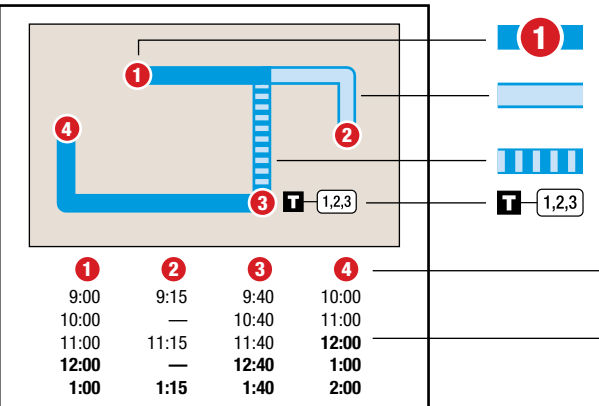

INSTRUCTIONS

The bus stops at this location at listed times.

Look for the column of times below the matching symbol in the schedule.

Only certain trips operate along this portion of the route.

See the schedule for trips that provide service here.

The bus operates express along this portion of the route.

Transfer point. Shows where this bus intersects with other routes that are available for transfer.

The bus stops at the times listed below the numbered symbol.

Light times are A.M.; **bold times are P.M.**

The timetable shows when the bus is scheduled to depart.

Actual departure times may vary and depend upon traffic and weather conditions.

Arrive at the bus stop about 10 minutes early to avoid missing the bus.

MATA FARES

TEMPORARY FARES ..... EFFECTIVE: JUNE 21, 2020

Adult Base Fare.....	$100
*Student Base Fare.....	$100
*Seniors & Individuals w/Disabilities.....	$0.50
MATApplus Base Fare.....	$2.00

MULTI-RIDE PASSES

Daily FastPass.....	$2.00
*Student Daily FastPass.....	$2.00
*Senior/Disabled Daily FastPass.....	$1.00

7 Day and 31 Day FastPasses are not being sold at this time.

* MATA ID REQUIRED. Seniors and people with disabilities must have a valid MATA ID for the reduced price.

Route schedules may be subject to change without notice.

MATA INFORMATION

Airways Transit Center

3033 Airways Boulevard ..... (901)722-7080

American Way Transit Center

3921 American Way..... (901) 722-0322

Hudson Transit Center

444 N. Main Street..... (901) 523-8134

MATA Administrative Offices

1370 Levee Road..... (901) 722-7100
Route and Schedule Information..... (901) 274-6282
Lost and Found..... (901) 523-8134
Comments, Compliments, Suggestions..... (901) 522-9175
Main Street Trolley..... (901) 577-2640
MATApplus Information..... (901) 722-7171
TTY Hearing and Speech Impaired..... (901) 523-2817

Large print schedules are available upon request. All buses are wheelchair accessible.

Visit us at: www.matatransit.com

(901) 274-6282

www.matatransit.com