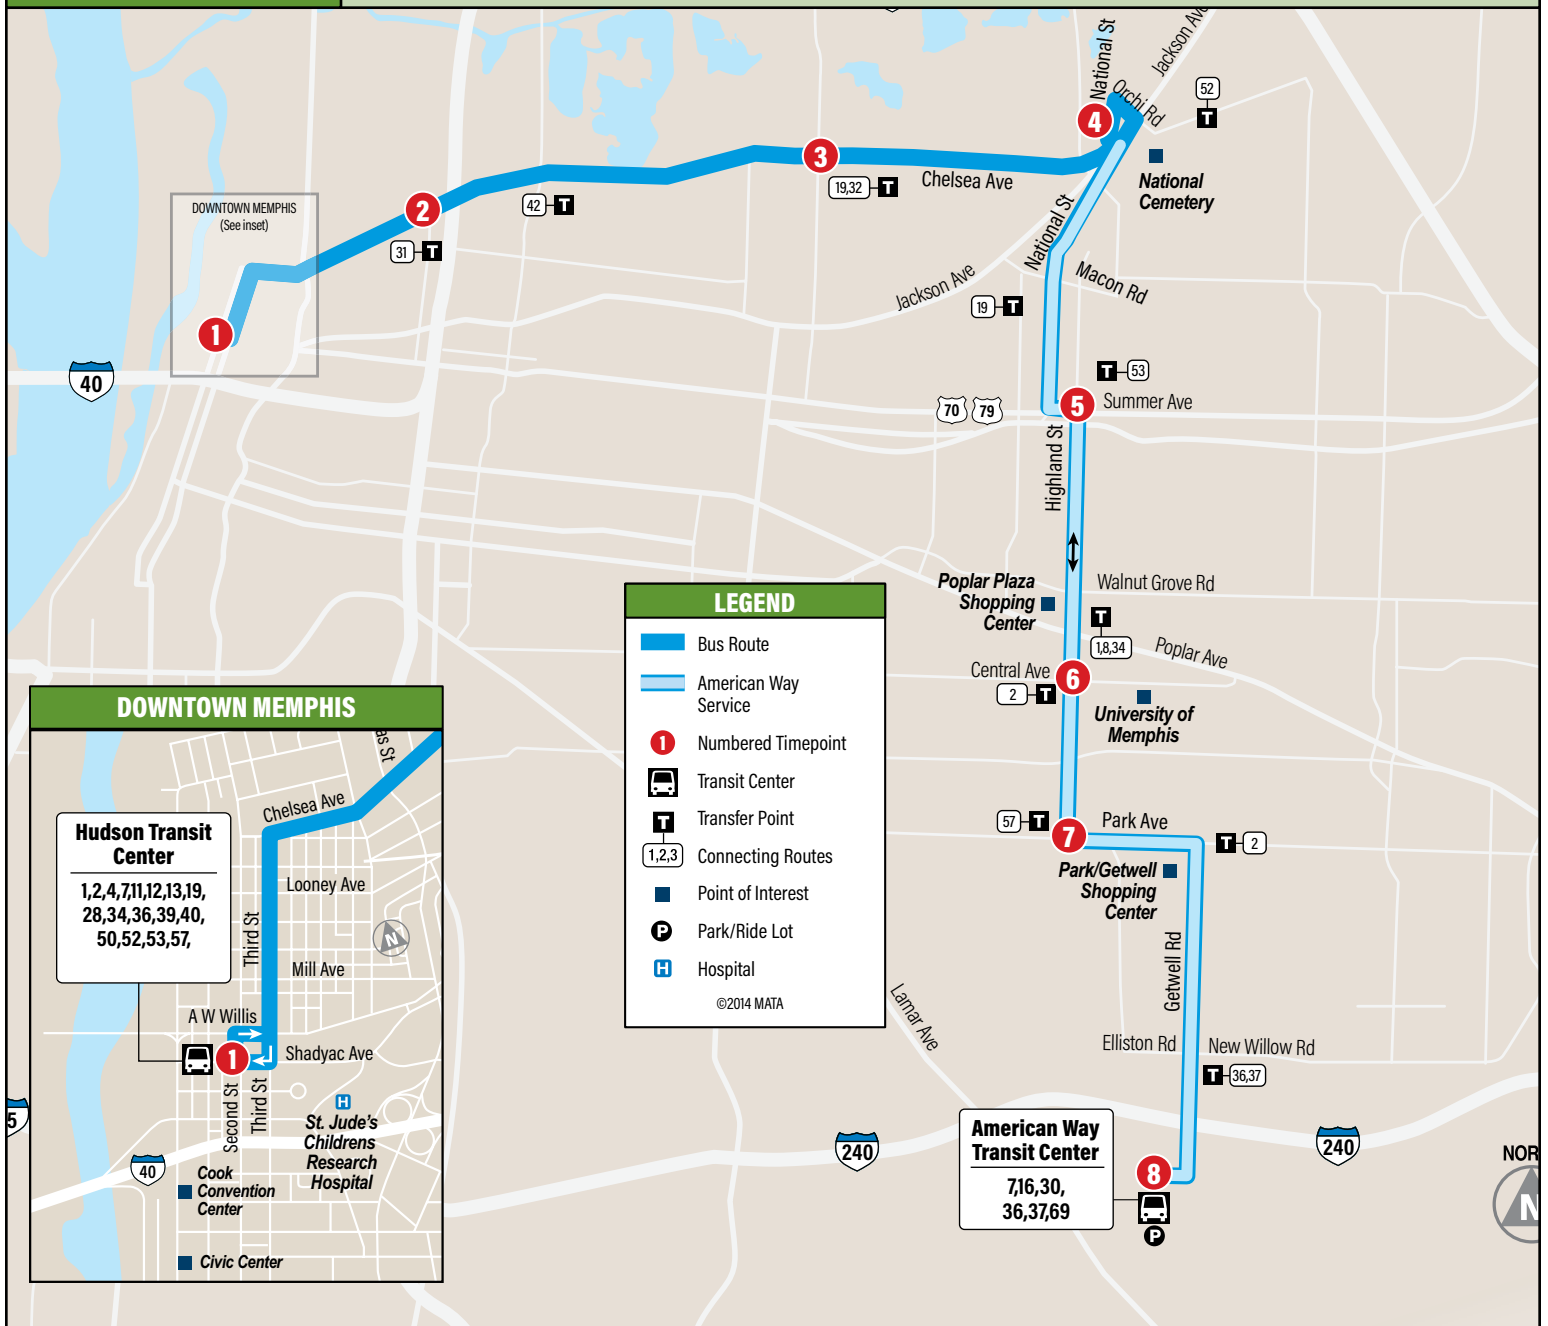

Route 8

Chelsea & Highland

LEGEND

- Bus Route
- American Way Service
- 1 Numbered Timepoint
- Transit Center
- Transfer Point
- 1,2,3 Connecting Routes
- Point of Interest
- Park/Ride Lot
- Hospital

©2014 MATA

DOWNTOWN MEMPHIS

Hudson Transit Center
 1,2,4,7,11,12,13,19,
 28,34,36,39,40,
 50,52,53,57

Map details include: Chelsea Ave, Looney Ave, Mill Ave, Shadyac Ave, A W Willis, St. Jude's Childrens Research Hospital, Cook Convention Center, Civic Center, Second St, Third St, and Third St.

SATURDAY - OUTBOUND FROM DOWNTOWN

	1	2	3	4	5	6	7	8
	Hudson Transit Center	Chelsea Ave at Breedlove	Chelsea at Hollywood	National at Kruger	Summer Ave at Highland	Highland at Central Ave	Getwell at Park	American Way Transit Center
AM	6:45	6:52	7:02	7:10	-----	-----	-----	-----
	7:45	7:52	8:02	8:10	-----	-----	-----	-----
	8:15	8:22	8:32	8:40	8:49	8:56	9:04	9:12
	8:45	8:52	9:02	9:10	-----	-----	-----	-----
	9:15	9:22	9:32	9:40	9:49	9:56	10:04	10:12
	9:45	9:52	10:02	10:10	-----	-----	-----	-----
	10:15	10:22	10:32	10:40	10:49	10:56	11:04	11:12
	10:45	10:52	11:02	11:10	-----	-----	-----	-----
	11:15	11:22	11:32	11:40	11:49	11:56	12:04	12:12
	11:45	11:52	12:02	12:10	-----	-----	-----	-----
PM	12:15	12:22	12:32	12:40	12:49	12:56	1:04	1:12
	12:45	12:52	1:02	1:10	-----	-----	-----	-----
	1:15	1:22	1:32	1:40	1:49	1:56	2:04	2:12
	1:45	1:52	2:02	2:10	-----	-----	-----	-----
	2:15	2:22	2:32	2:40	2:49	2:56	3:04	3:12
	2:45	2:52	3:02	3:10	-----	-----	-----	-----
	3:15	3:22	3:32	3:40	3:49	3:56	4:04	4:12
	3:45	3:52	4:02	4:10	-----	-----	-----	-----
	4:15	4:22	4:32	4:40	4:49	4:56	5:04	5:12
	4:45	4:52	5:02	5:10	-----	-----	-----	-----
	5:15	5:22	5:32	5:40	5:49	5:56	6:04	6:12
	6:15	6:22	6:32	6:40	6:49	6:56	7:04	7:12

ROUTE

8

MATA

Chelsea & Highland

SERVING

- American Way Transit Center
- Park/Getwell Shopping Center
- Poplar Plaza Shopping Center
- National Cemetery
- Hudson Transit Center

INSTRUCTIONS

The bus stops at this location at listed times.