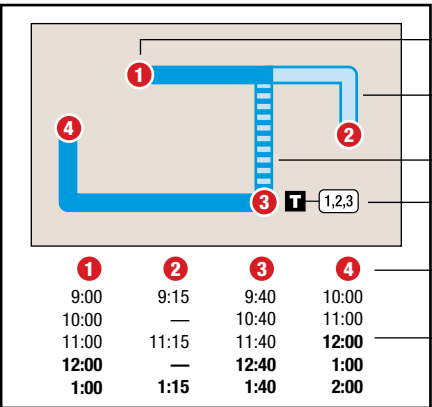

SATURDAY - INBOUND TO DOWNTOWN

	8	7	6	3	4	3	2	1
	American Way Transit Center	Getwell at Park	Highland at Central Ave	Summer at National	National at Kruger	Chelsea at Hollywood	Chelsea at Breedlove	Hudson Transit Center
AM	-----	-----	-----	-----	7:46	7:55	8:05	8:12
	-----	-----	-----	-----	8:46	8:55	9:05	9:12
	-----	-----	-----	-----	9:46	9:55	10:05	10:12
	9:45	10:15	10:23	10:30	10:39	10:48	10:58	11:05
	-----	-----	-----	-----	10:46	10:55	11:05	11:12
	10:45	11:15	11:23	11:30	11:39	11:48	11:58	12:05
	-----	-----	-----	-----	11:46	11:55	12:05	12:42
	11:45	12:15	12:23	12:30	12:39	12:48	12:58	1:05
PM	-----	-----	-----	-----	12:46	12:55	1:05	1:42
	12:45	1:15	1:23	1:30	1:39	1:48	1:58	2:05
	-----	-----	-----	-----	1:46	1:55	2:05	2:42
	1:45	2:15	2:23	2:30	2:39	2:48	2:58	3:05
	-----	-----	-----	-----	2:46	2:55	3:05	3:42
	2:45	3:15	3:23	3:30	3:39	3:48	3:58	4:05
	-----	-----	-----	-----	3:46	3:55	4:05	4:42
	3:45	4:15	4:23	4:30	4:39	4:48	4:58	5:05
	-----	-----	-----	-----	4:46	4:55	5:05	5:42
	4:45	5:15	5:23	5:30	5:39	5:48	5:58	6:05
	-----	-----	-----	-----	5:46	5:55	6:05	6:42
	5:45	6:15	6:23	6:30	6:39	6:48	6:58	7:05
	6:45	7:15	7:23	7:30	7:39	7:48	7:58	8:05
	7:45	8:15	8:23	8:30	8:39	8:48	8:58	9:05

ROUTE

8

MATA

Chelsea & Highland

SERVING

- American Way Transit Center
- Park/Getwell Shopping Center
- Poplar Plaza Shopping Center
- National Cemetery
- Hudson Transit Center

INSTRUCTIONS

The bus stops at this location at listed times.

Transfer point. Shows where this bus intersects with other routes that are available for transfer.

The bus stops at the times listed below the numbered symbol.

Light times are A.M.; **bold times are P.M.**