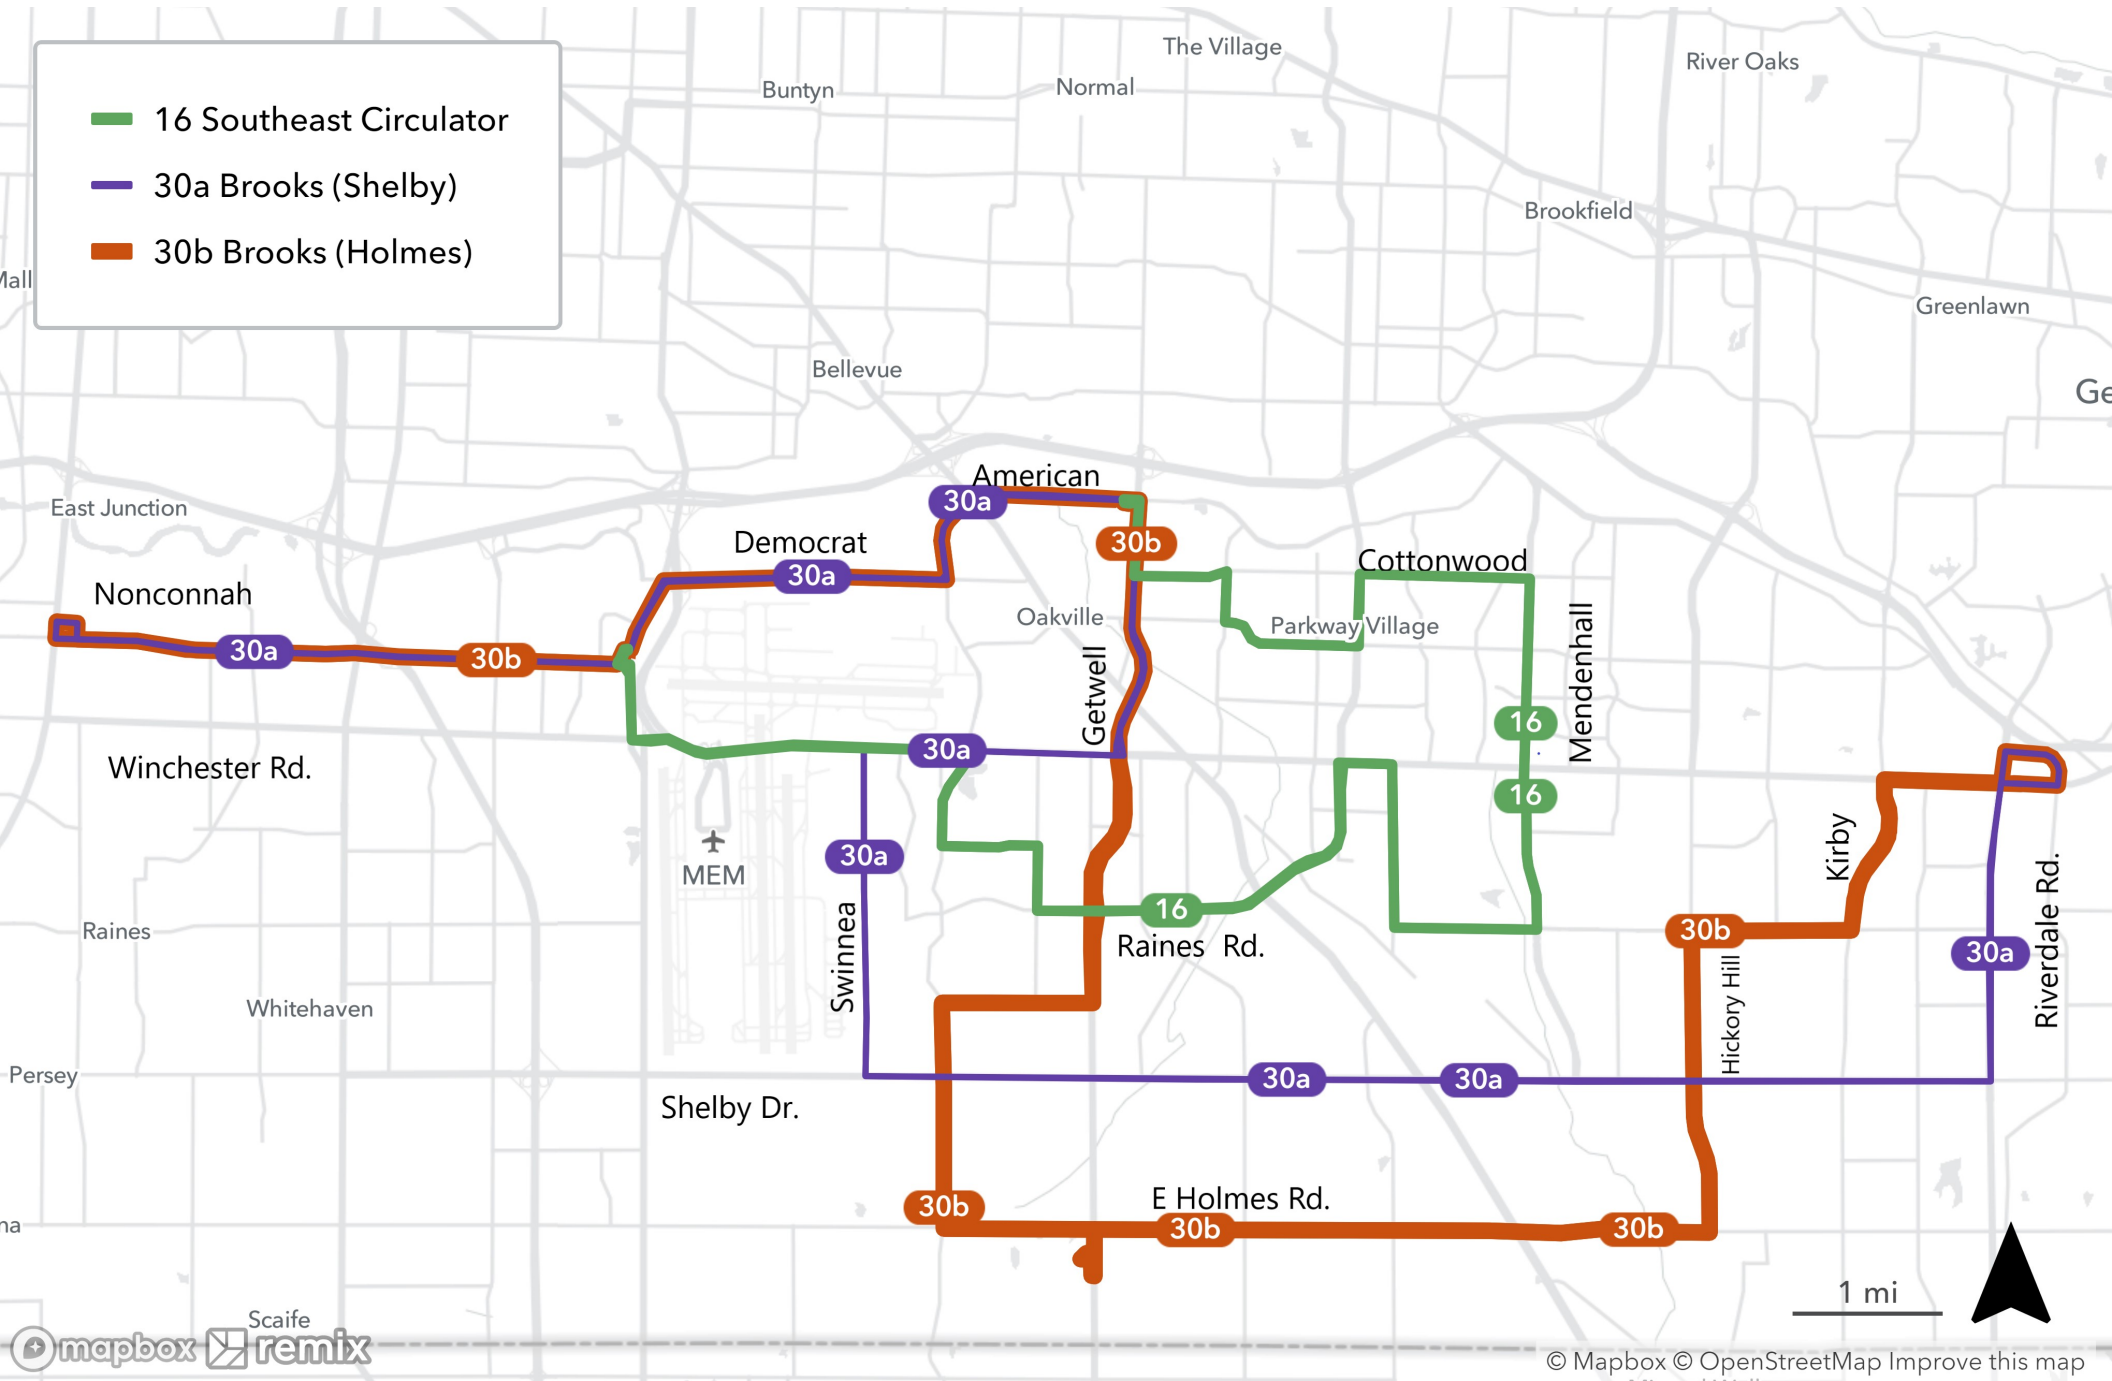

- 16 Southeast Circulator
- 30a Brooks (Shelby)
- 30b Brooks (Holmes)

1 mi