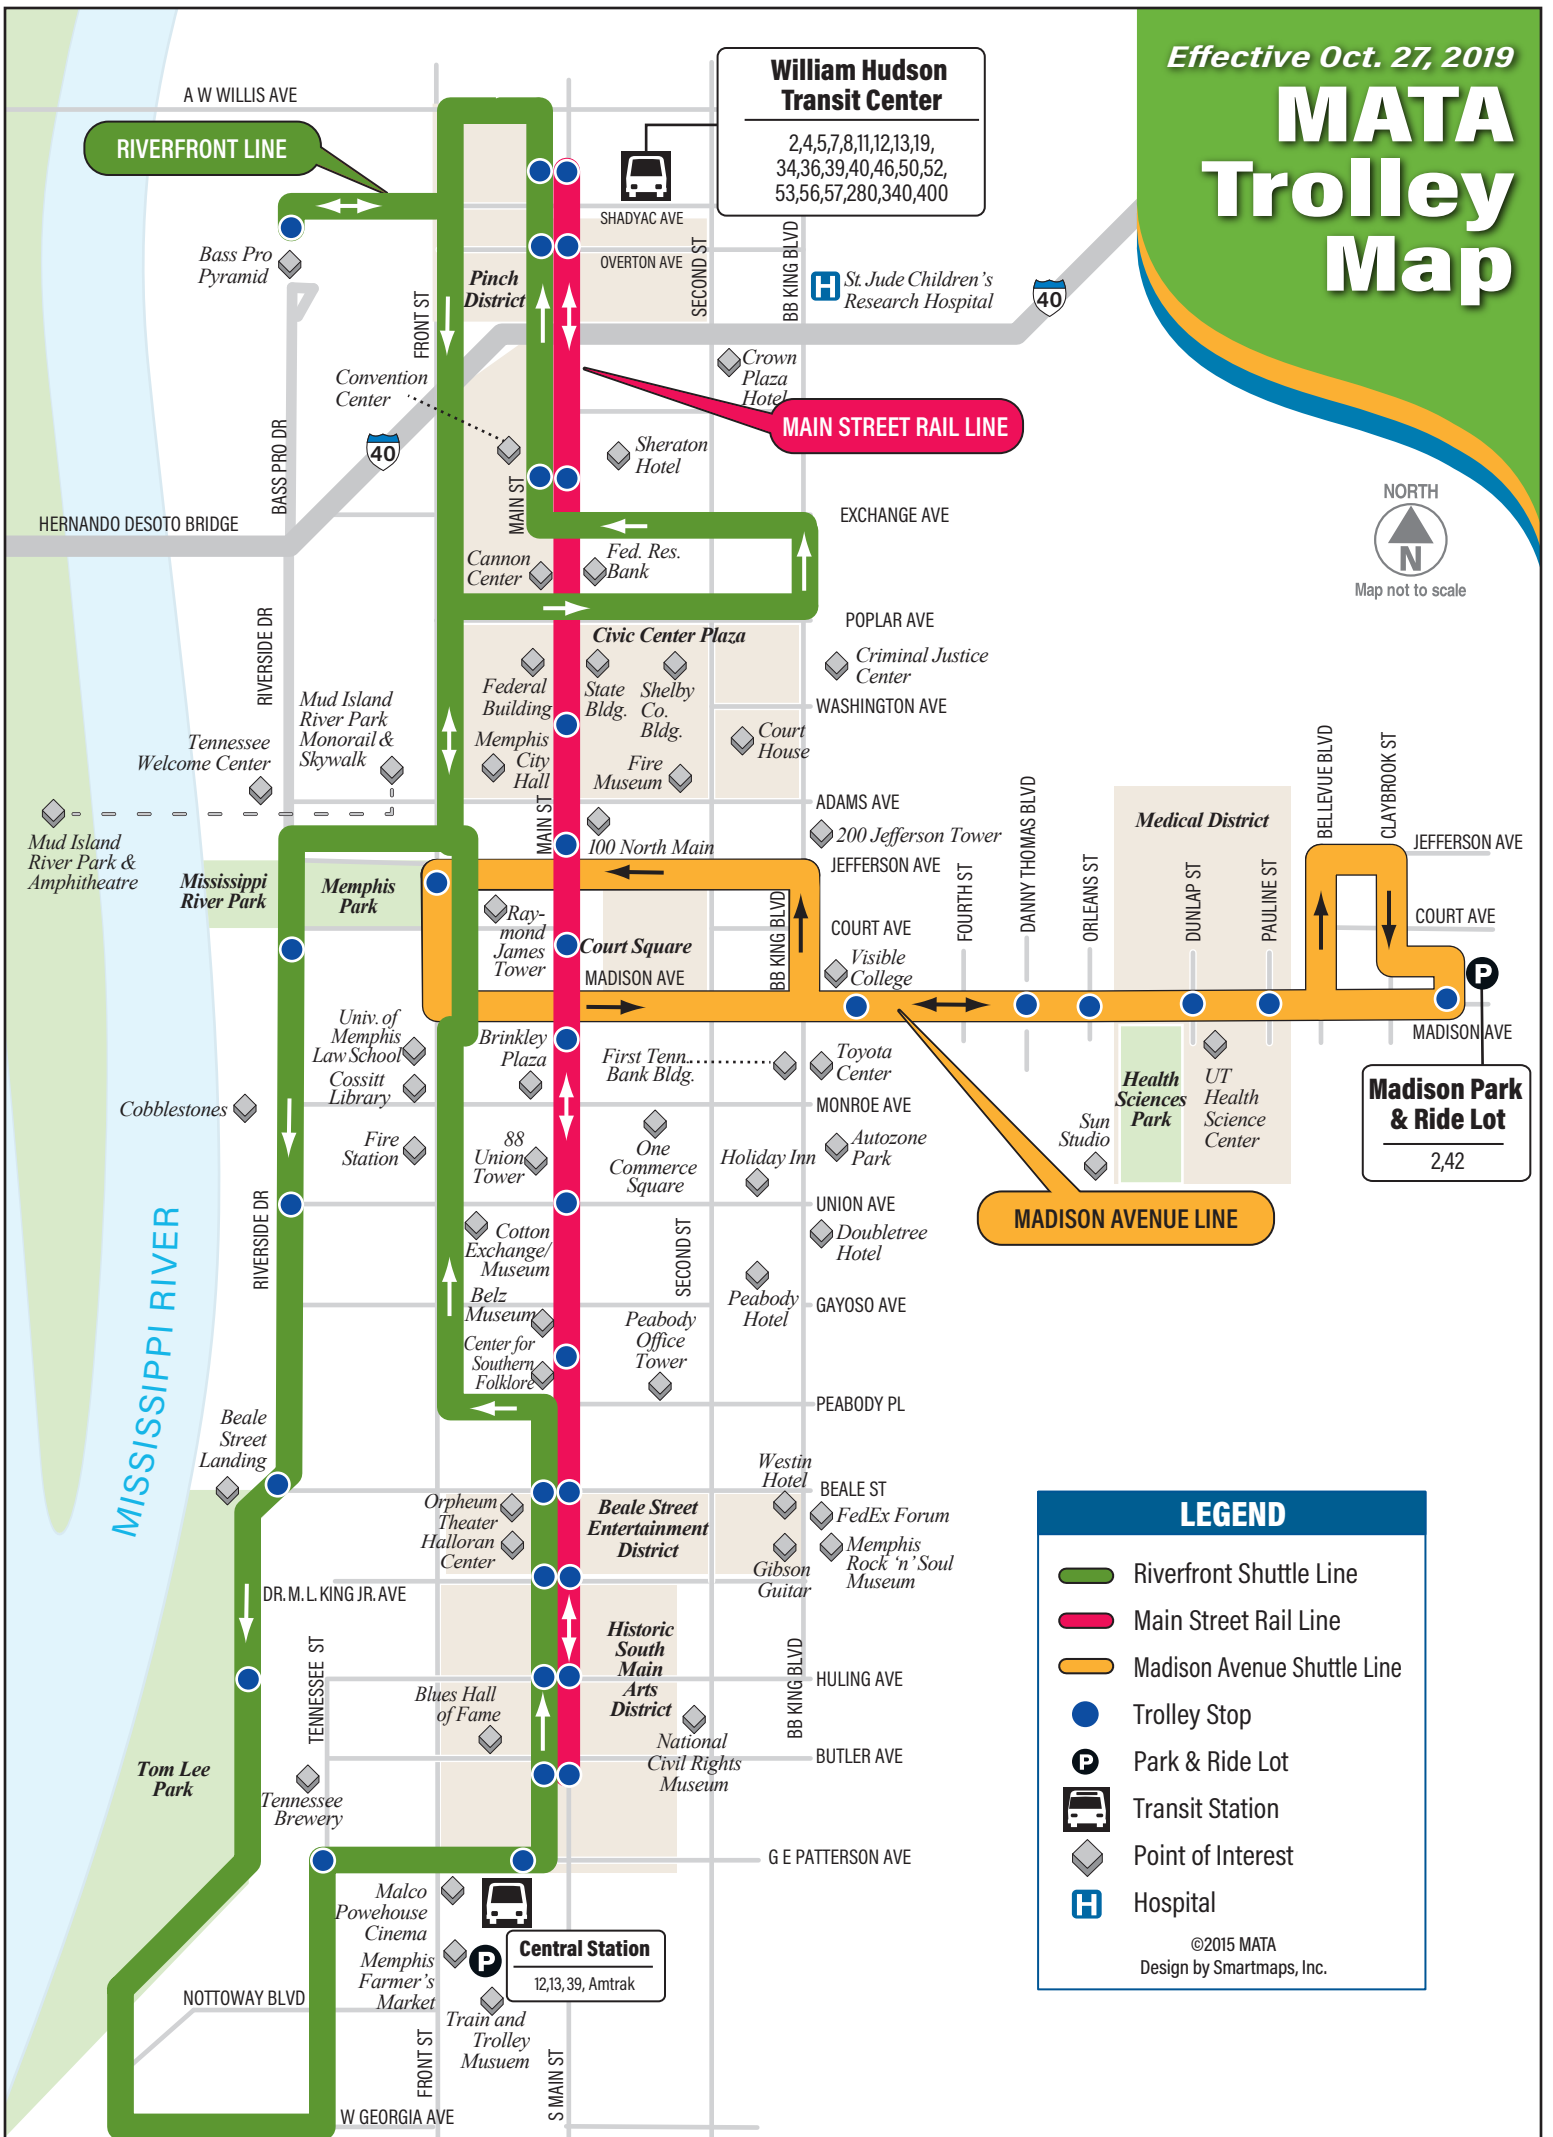

Effective Oct. 27, 2019

MATA Trolley Map

Map not to scale

William Hudson Transit Center
2,4,5,7,8,11,12,13,19, 34,36,39,40,46,50,52, 53,56,57,280,340,400

Madison Park & Ride Lot
2,42

LEGEND

- Riverfront Shuttle Line
- Main Street Rail Line
- Madison Avenue Shuttle Line
- Trolley Stop
- Park & Ride Lot
- Transit Station
- Point of Interest
- Hospital

©2015 MATA
Design by Smartmaps, Inc.

MAIN STREET RAIL LINE

Every 12 Minutes

MONDAY - FRIDAY
6:45 AM - 12:15 AM

SATURDAY
8:00 AM - 12:10 AM

SUNDAY
10:00 AM - 6:10 PM

MADISON AVENUE SHUTTLE LINE

About every 15 minutes

MONDAY - FRIDAY
6:45 AM - 6:00 PM

SATURDAY
8:15 AM - 6:30 PM

SUNDAY
NO SERVICE

RIVERFRONT SHUTTLE LINE

About every 20 minutes

MONDAY - FRIDAY
9:00 AM - 9:00 PM

SATURDAY
8:30 AM - 11:30 PM

SUNDAY
10:30 AM - 6:00 PM