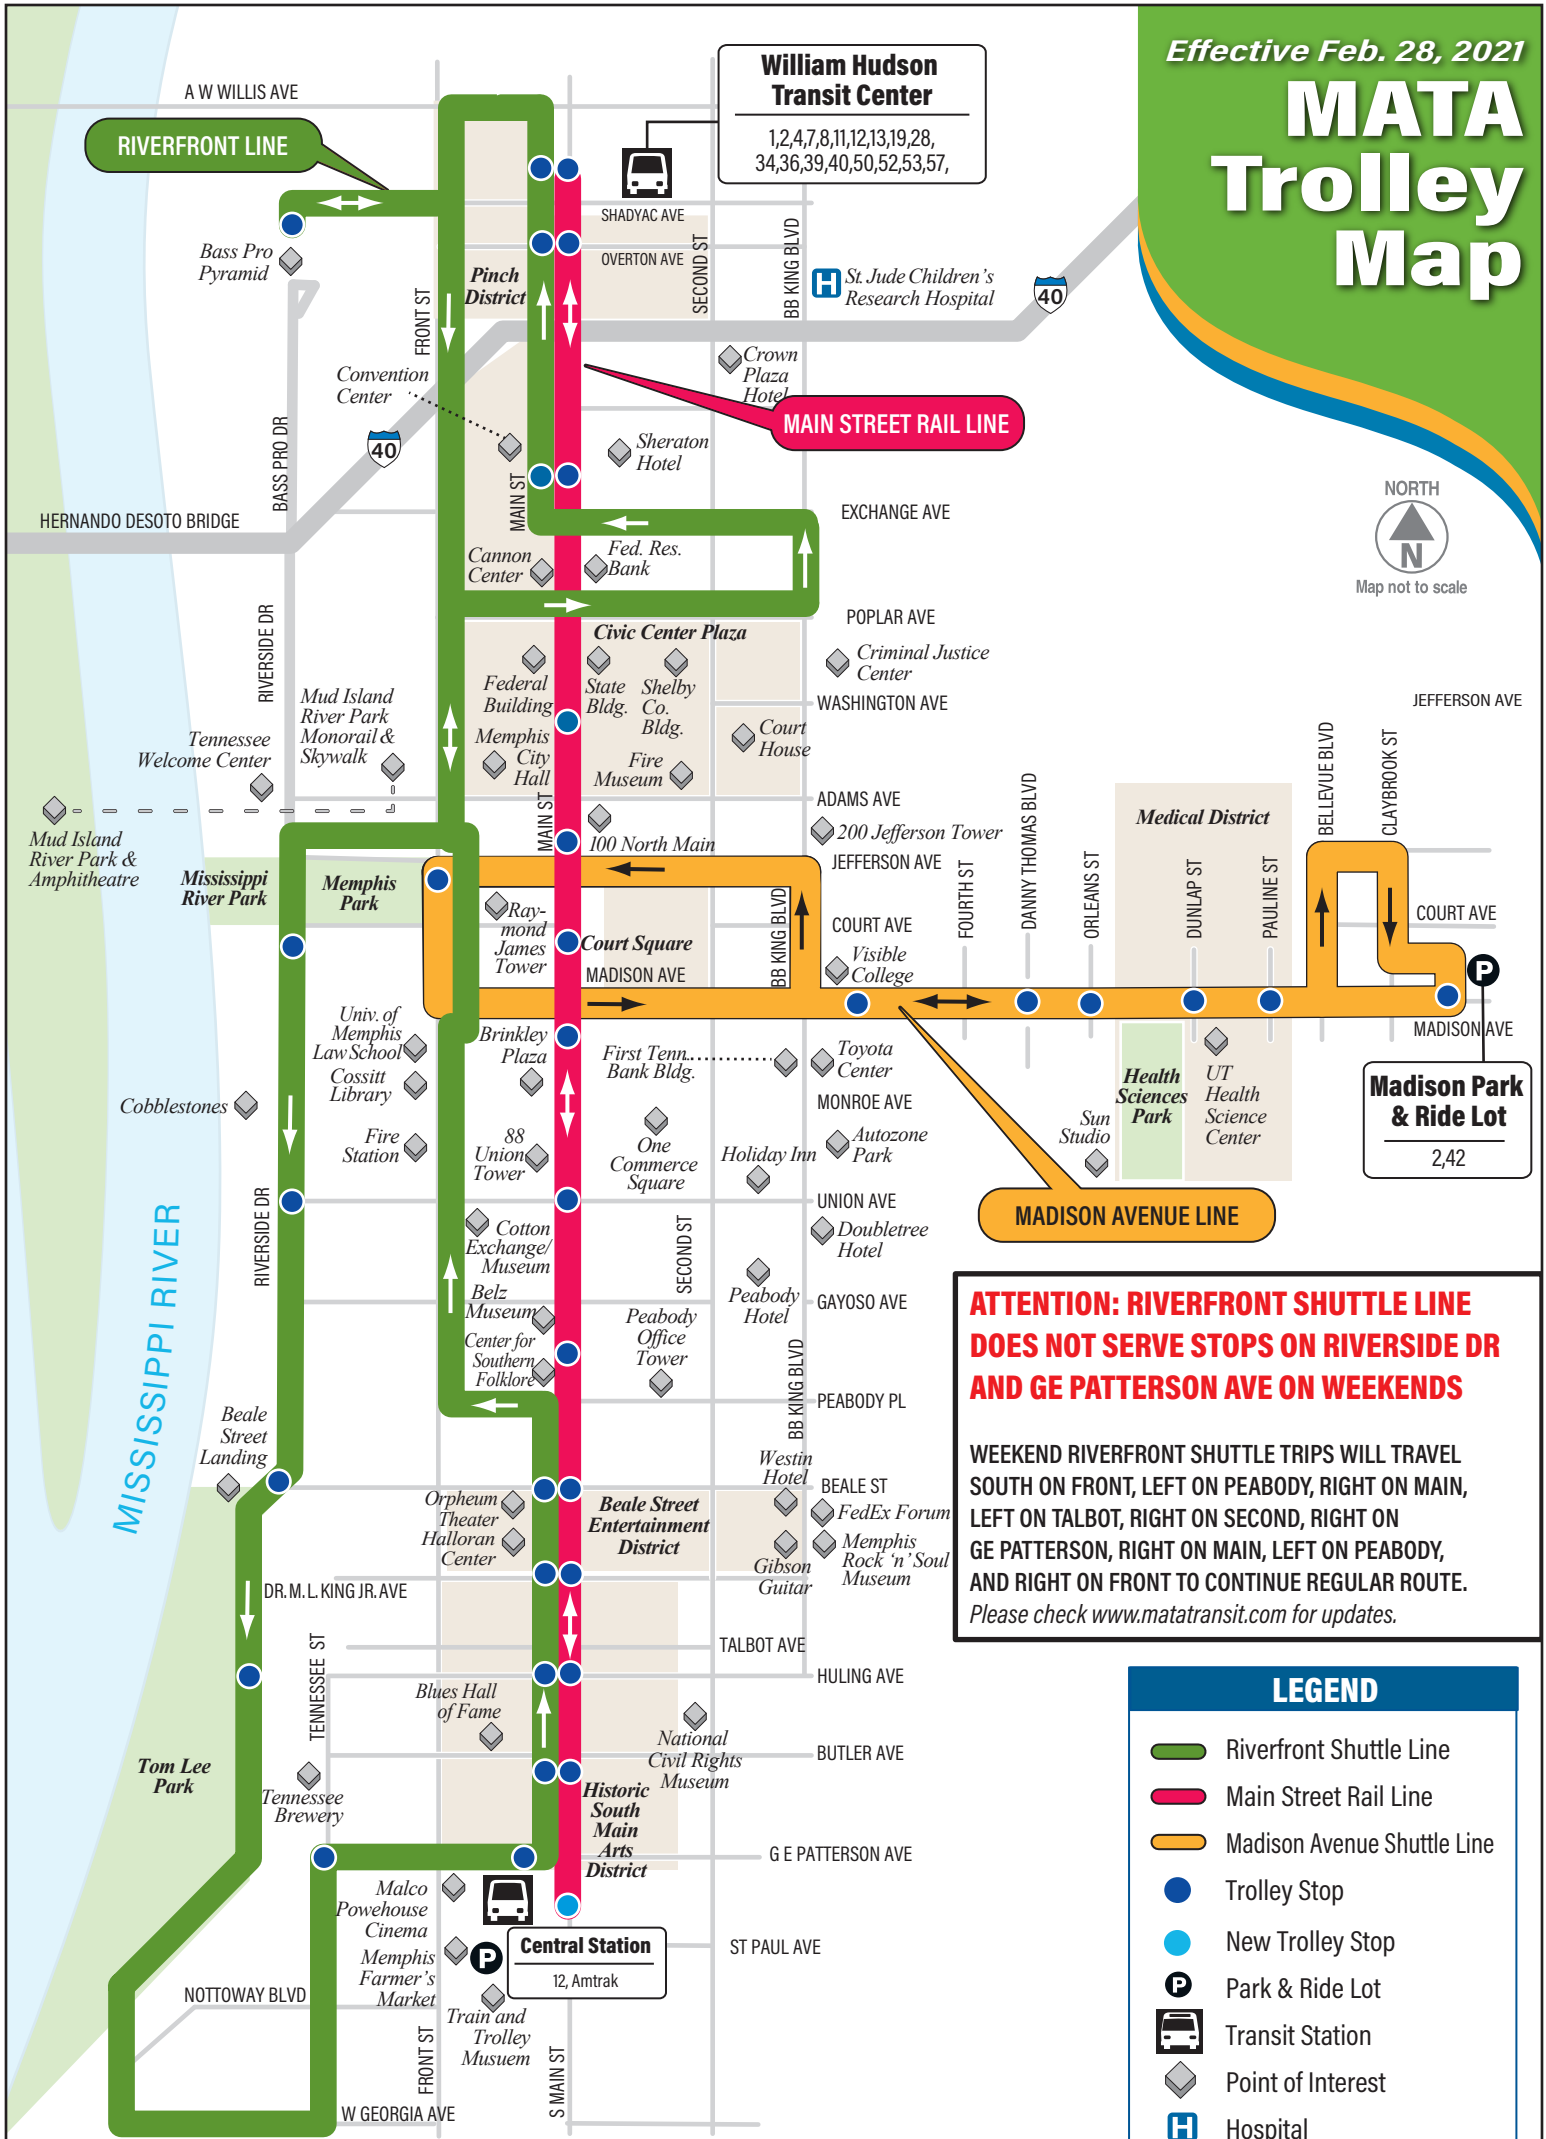

Effective Feb. 28, 2021

MATA Trolley Map

William Hudson Transit Center
1,2,4,7,8,11,12,13,19,28, 34,36,39,40,50,52,53,57,

Madison Park & Ride Lot
2,42

ATTENTION: RIVERFRONT SHUTTLE LINE DOES NOT SERVE STOPS ON RIVERSIDE DR AND GE PATTERSON AVE ON WEEKENDS

WEEKEND RIVERFRONT SHUTTLE TRIPS WILL TRAVEL SOUTH ON FRONT, LEFT ON PEABODY, RIGHT ON MAIN, LEFT ON TALBOT, RIGHT ON SECOND, RIGHT ON GE PATTERSON, RIGHT ON MAIN, LEFT ON PEABODY, AND RIGHT ON FRONT TO CONTINUE REGULAR ROUTE. Please check www.matatransit.com for updates.

LEGEND	
	Riverfront Shuttle Line
	Main Street Rail Line
	Madison Avenue Shuttle Line
	Trolley Stop
	New Trolley Stop
	Park & Ride Lot
	Transit Station
	Point of Interest
	Hospital

©2015 MATA Design by Smartmaps, Inc.

RIVERFRONT SHUTTLE LINE

About every 40 minutes
MONDAY - SUNDAY
 10:20 AM - 6:00 PM